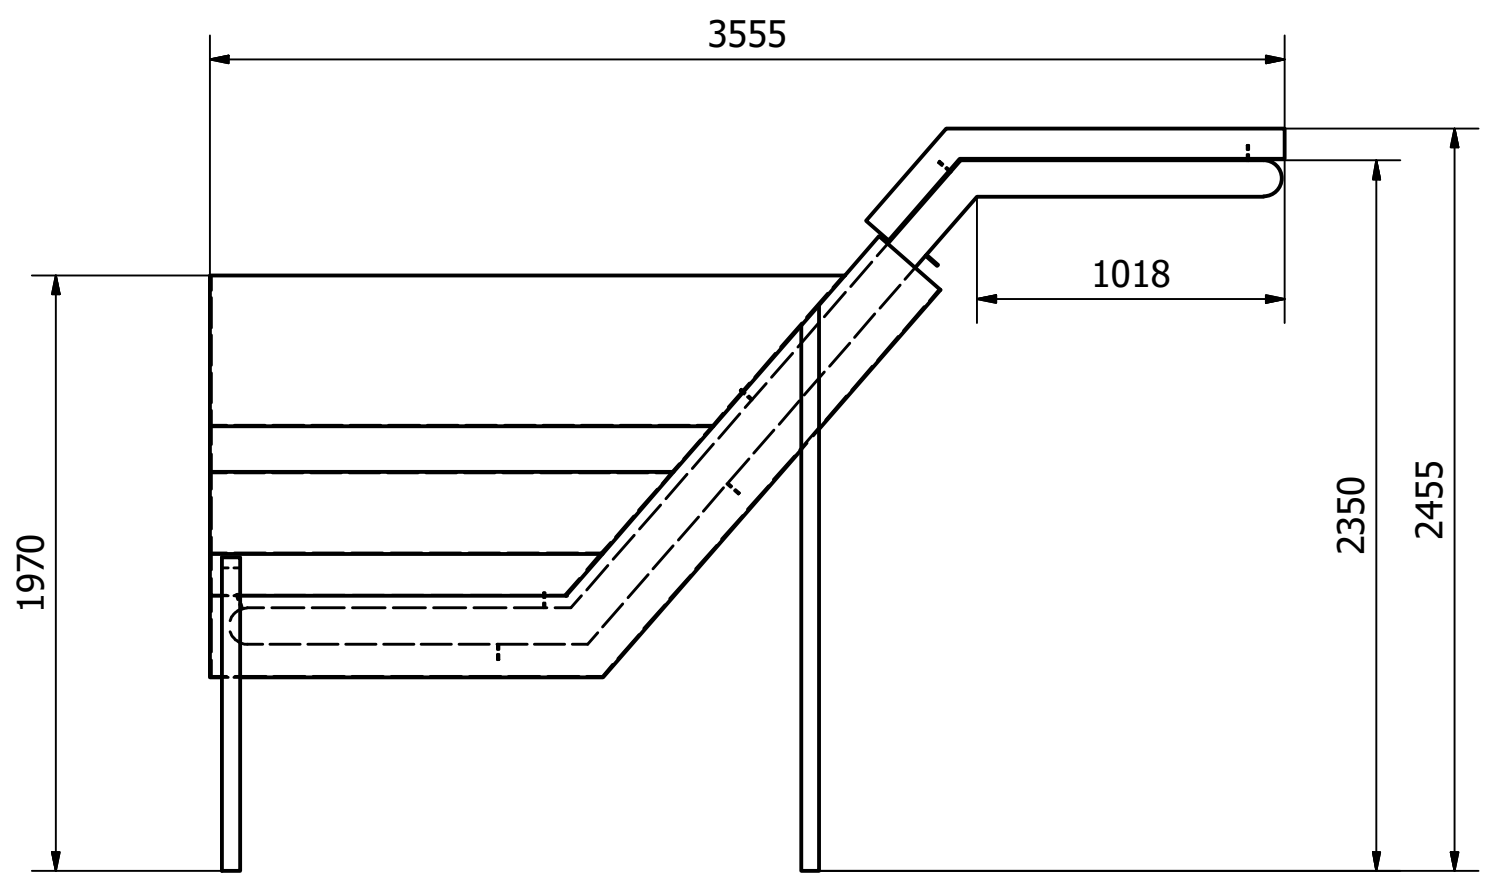

6 5 4 3 2 1

D D

C C

B B

A A

6 5 4 3 2 1

Capacity ~1,4 m³
 Dimensions - informative

Designed by Lenovo	Checked by	Approved by	Date	Date 2018-12-11	
Normar Trading AS			Bulkfeeder Nr1		Edition
					Sheet 1 / 1